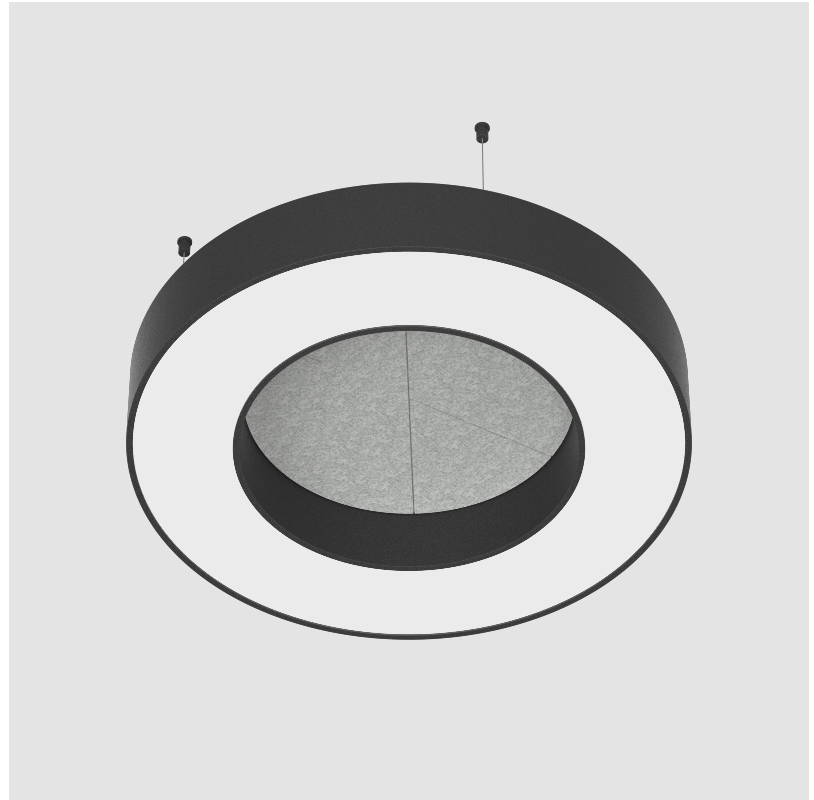

GENERAL

Series: Glorious Acoustic
Partner: Prolicht
Division: Architectural
Installation: Suspension
Product Type: Acoustic
Mounting Location: Ceiling
Light Distribution: Direct

PHYSICAL

Shape: Round
Diameter (mm): 750
Diameter (in): 29 1/2
Width (mm): 120
Width (in): 4 3/4
Diffuser: PMMA - Opal / Micro-Prism
Fixture Finish: SSR / BKV / CWI / CRY / HAB / UFT / ITA / RUA / FTG / MYG / LOD / PUS / FRO / FUP / KIA / POP / BLS / SPG / MEY / GOH / CHC / COM / ABZ / JAG / OBR / MOS / ROR
Acoustic Finish: SFW / CYW / SEE / SYN / MTS / PMB / TTN / CYB / STO / DPE / BES / SHB / ARE / ANE / VRD / CRF
Fixture Material: Aluminum
Primary Material: Acoustic
Cable Details: 2000mm / 78 3/4" or 6000mm / 236 1/4" Transparent Cable

ELECTRICAL

Lamp Type: LED (Zhaga Standard)
Input Wattage (W): 29.4
Total Output Wattage (W): 26.3
Dimming: Tri-Mode (Non-Dimming and Phase Dimming (120Vac only) and 0-10V Dimming)
Driver Included: Yes
Driver Location: Integrated
Driver Type: Constant Current - Universal
Driver Class: Class 2
Input Voltage (V): 120 - 277

LED

Color Temperature (°K): 2700 / 3000 / 3500 / 4000
Max. Delivered Lumen (lm): 2489 / 2577 / 3025 / 2620
Nominal Lumen (lm): 3830 / 3964 / 4655 / 4030
CRI: >90 CRI
Lamp Life (hrs): 50000

OPTICAL

RATINGS AND CERTIFICATIONS

Certified By: CSA Certified to UL and CSA Standards
IP rating: IP20