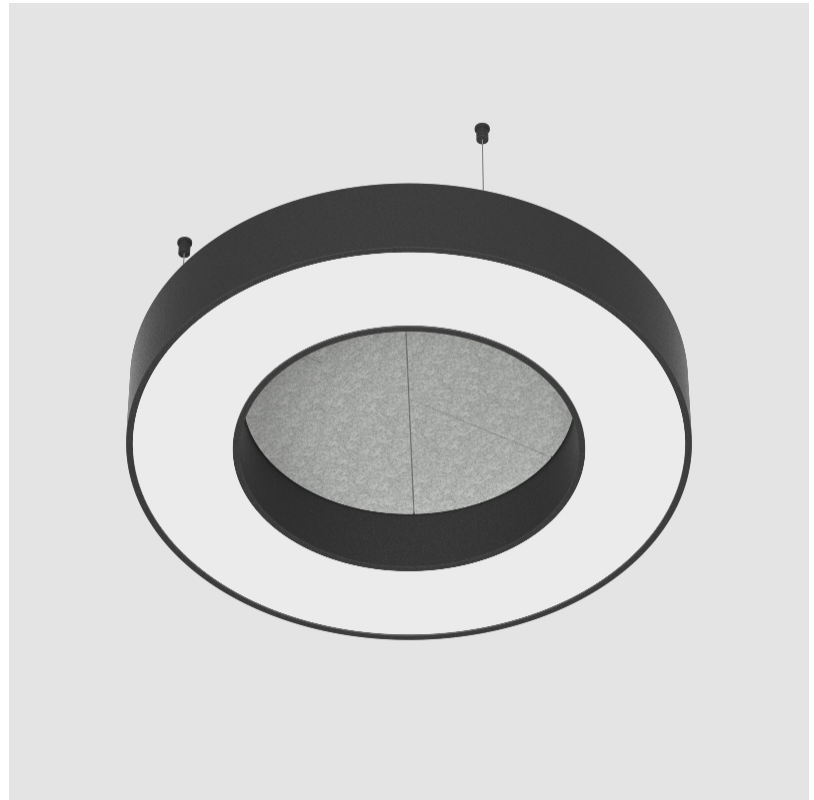

GENERAL

Series: Glorious Acoustic
Partner: Prolicht
Division: Architectural
Installation: Suspension
Product Type: Acoustic
Mounting Location: Ceiling
Light Distribution: Direct / Indirect

PHYSICAL

Shape: Round
Diameter (mm): 750
Diameter (in): 29 1/2"
Width (mm): 120
Width (in): 4 3/4"
Diffuser: [PMMA - Opal / Micro-Prism](#)
Fixture Finish: [SSR / BKV / CWI / CRY / HAB / UFT / ITA / RUA / FTG / MYG / LOD / PUS / FRO / FUP / KIA / POP / BLS / SPG / MEY / GOH / CHC / COM / ABZ / JAG / OBR / MOS / ROR](#)
Acoustic Finish: [SFW / CYW / SEE / SYN / MTS / PMB / TTN / CYB / STO / DPE / BES / SHB / ARE / ANE / VRD / CRF](#)
Fixture Material: Aluminum
Primary Material: Acoustic
Cable Details: [2000mm / 78 3/4" or 6000mm / 236 1/4" Transparent Cable](#)

ELECTRICAL

Lamp Type: LED (Zhaga Standard)
Input Wattage (W): 45.1
Total Output Wattage (W): 40
Dimming: [Tri-Mode (Non-Dimming and Phase Dimming (120Vac only) and 0-10V Dimming)](#)
Driver Included: Yes
Driver Location: Integrated
Driver Type: Constant Current - Universal
Driver Class: Class 2
Input Voltage (V): 120 - 277

LED

[Color Temperature (°K): 2700 / 3000 / 3500 / 4000](#)
Max. Delivered Lumen (lm): Max 4867
Nominal Lumen (lm): Max 6637
CRI: >90 CRI
Lamp Life (hrs): 50000

OPTICAL

RATINGS AND CERTIFICATIONS

Certified By: CSA Certified to UL and CSA Standards
IP rating: IP20