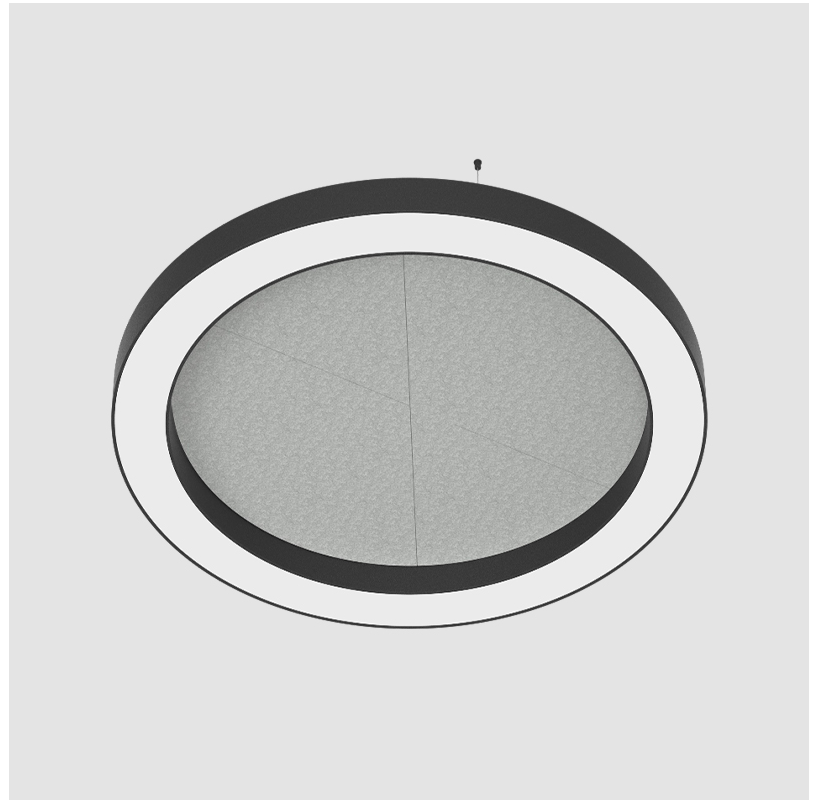

GENERAL

Series: Glorious Acoustic
Partner: Prolicht
Division: Architectural
Installation: Suspension
Product Type: Acoustic
Mounting Location: Ceiling
Light Distribution: Direct

PHYSICAL

Shape: Round
Diameter (mm): 950
Diameter (in): 37 ³/₈
Width (mm): 120
Width (in): 4 ³/₄
Diffuser: PMMA - Opal / Micro-Prism
Fixture Finish: SSR / BKV / CWI / CRY / HAB / UFT / ITA / RUA / FTG / MYG / LOD / PUS / FRO / FUP / KIA / POP / BLS / SPG / MEY / GOH / CHC / COM / ABZ / JAG / OBR / MOS / ROR
Acoustic Finish: SFW / CYW / SEE / SYN / MTS / PMB / TTN / CYB / STO / DPE / BES / SHB / ARE / ANE / VRD / CRF
Fixture Material: Aluminum
Primary Material: Acoustic
Cable Details: 2000mm / 78 3/4" or 6000mm / 236 1/4" Transparent Cable

ELECTRICAL

Lamp Type: LED (Zhaga Standard)
Input Wattage (W): 44
Total Output Wattage (W): 40
Dimming: Tri-Mode (Non-Dimming and Phase Dimming (120Vac only) and 0-10V Dimming)
Driver Included: Yes
Driver Location: Integrated
Driver Type: Constant Current - Universal
Driver Class: Class 2
Input Voltage (V): 120 - 277

LED

Color Temperature (°K): 2700 / 3000 / 3500 / 4000
Max. Delivered Lumen (lm): 4947 / 5153 / 6051 / 5239
Nominal Lumen (lm): 5475 / 5946 / 6982 / 6045
CRI: >90 CRI
Lamp Life (hrs): 50000

OPTICAL

RATINGS AND CERTIFICATIONS

Certified By: CSA Certified to UL and CSA Standards
IP rating: IP20