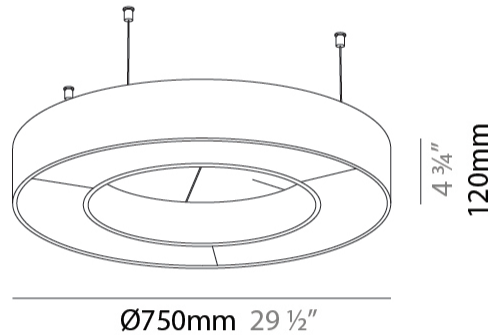

GENERAL

Series: Glorious Acoustic
Partner: Prolicht
Division: Architectural
Installation: Suspension
Product Type: Acoustic
Mounting Location: Ceiling
Light Distribution: Direct

PHYSICAL

Shape: Round
Diameter (mm): 750
Diameter (in): 29 1/2
Width (mm): 120
Width (in): 4 3/4
Diffuser: PMMA - Opal / Micro-Prism
Fixture Finish: SSR / BKV / CWI / CRY / HAB / UFT / ITA / RUA / FTG / MYG / LOD / PUS / FRO / FUP / KIA / POP / BLS / SPG / MEY / GOH / CHC / COM / ABZ / JAG / OBR / MOS / ROR
Acoustic Finish: SFW / CYW / SEE / SYN / MTS / PMB / TTN / CYB / STO / DPE / BES / SHB / ARE / ANE / VRD / CRF
Fixture Material: Aluminum
Primary Material: Acoustic
Cable Details: 2000mm / 78 3/4" or 6000mm / 236 1/4" Transparent Cable

ELECTRICAL

Lamp Type: LED (Zhaga Standard)
Input Wattage (W): 29.4
Total Output Wattage (W): 26.3
Dimming: Tri-Mode (Non-Dimming and Phase Dimming (120Vac only) and 0-10V Dimming)
Driver Included: Yes
Driver Location: Integrated
Driver Type: Constant Current - Universal
Driver Class: Class 2
Input Voltage (V): 120 - 277

LED

Color Temperature (°K): 2700 / 3000 / 3500 / 4000
Max. Delivered Lumen (lm): 2489 / 2577 / 3025 / 2620
Nominal Lumen (lm): 3830 / 3964 / 4655 / 4030
CRI: >90 CRI
Lamp Life (hrs): 50000

OPTICAL

RATINGS AND CERTIFICATIONS

Certified By: CSA Certified to UL and CSA Standards
IP rating: IP20