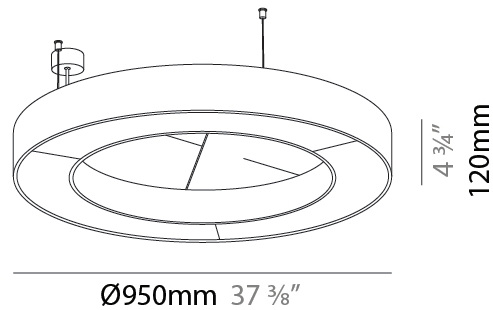

GENERAL

Series: Glorious Acoustic
Partner: Prolicht
Division: Architectural
Installation: Suspension
Product Type: Acoustic
Mounting Location: Ceiling
Light Distribution: Direct

PHYSICAL

Shape: Round
Diameter (mm): 950
Diameter (in): 37 ³/₈
Width (mm): 120
Width (in): 4 ³/₄
Diffuser: PMMA - Opal / Micro-Prism
Fixture Finish: SSR / BKV / CWI / CRY / HAB / UFT / ITA / RUA / FTG / MYG / LOD / PUS / FRO / FUP / KIA / POP / BLS / SPG / MEY / GOH / CHC / COM / ABZ / JAG / OBR / MOS / ROR
Acoustic Finish: SFW / CYW / SEE / SYN / MTS / PMB / TTN / CYB / STO / DPE / BES / SHB / ARE / ANE / VRD / CRF
Fixture Material: Aluminum
Primary Material: Acoustic
Cable Details: 2000mm / 78 3/4" or 6000mm / 236 1/4" Transparent Cable

ELECTRICAL

Lamp Type: LED (Zhaga Standard)
Input Wattage (W): 44
Total Output Wattage (W): 40
Dimming: Tri-Mode (Non-Dimming and Phase Dimming (120Vac only) and 0-10V Dimming)
Driver Included: Yes
Driver Location: Integrated
Driver Type: Constant Current - Universal
Driver Class: Class 2
Input Voltage (V): 120 - 277

LED

Color Temperature (°K): 2700 / 3000 / 3500 / 4000
Max. Delivered Lumen (lm): 4947 / 5153 / 6051 / 5239
Nominal Lumen (lm): 5475 / 5946 / 6982 / 6045
CRI: >90 CRI
Lamp Life (hrs): 50000

OPTICAL

RATINGS AND CERTIFICATIONS

Certified By: CSA Certified to UL and CSA Standards
IP rating: IP20